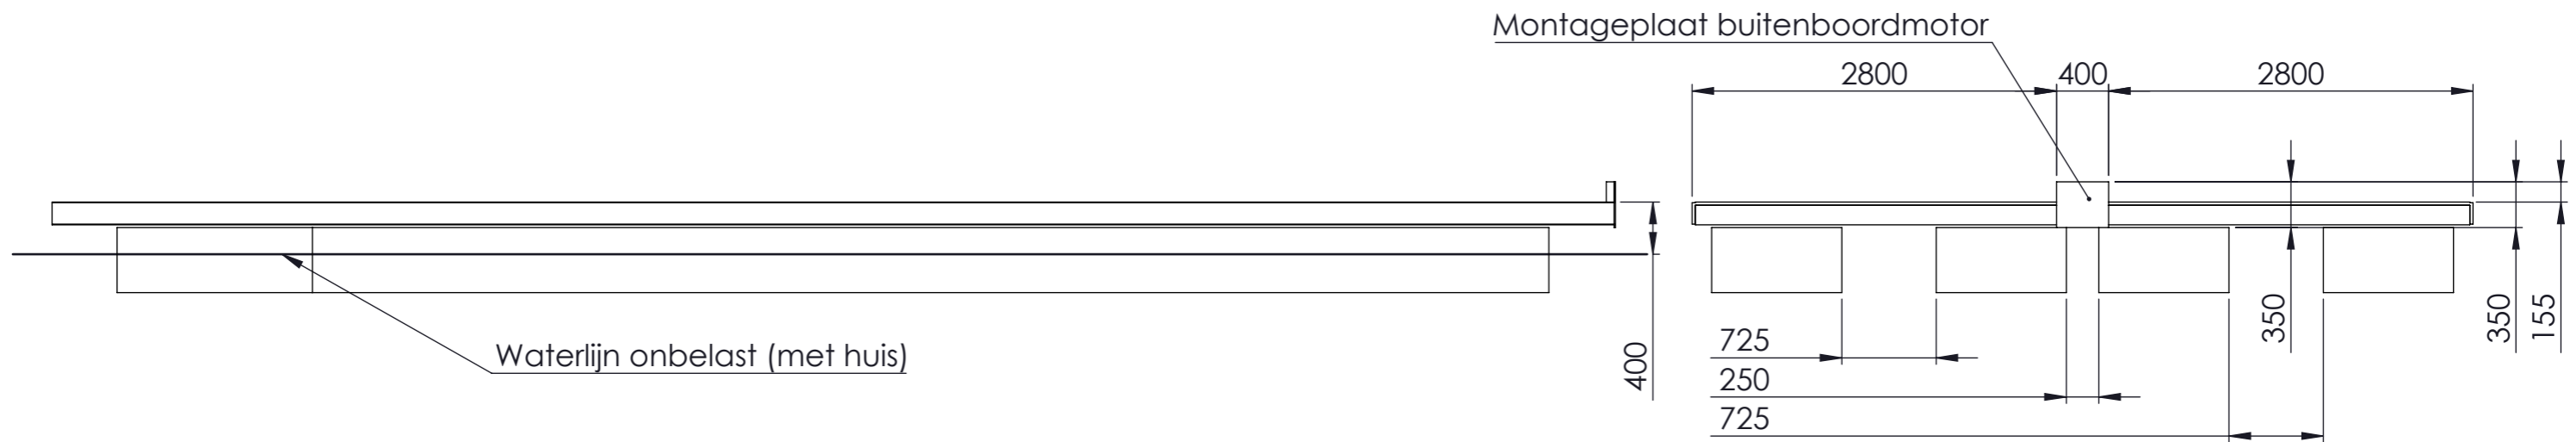

DETAIL A
SCALE 1 : 175

PRINTED ON:	1-3-2017
CREATED ON:	30-1-2015
CHECKED:	P.v.C.
SCALE:	div
SIZE:	A3

Amsteldijk-Zuid 197c, 1188 VP Amstelveen, Nederland
Tel: +31-(0)297 583441 Email: info@marimat.nl

Project no. | Drawing no. | Version | Client | Title (=filename)
M16120901 - Voorstel Rev2

PRINTED ON:	1-3-2017
CREATED ON:	30-1-2015
CHECKED:	P.v.C.
SCALE:	div
SIZE:	A3

Amsteldijk-Zuid 197c, 1188 VP Amstelveen, Nederland
Tel: +31-(0)297 583441 Email: info@marimat.nl

Project no. | Drawing no. | Version | Client | Title (=filename)
M16120901 - Voorstel Rev2